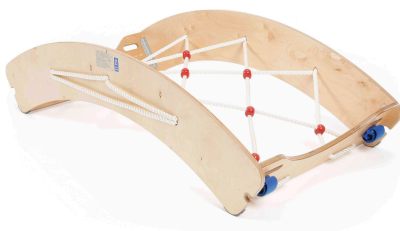

Gym Time
Scramble Net

£515.52 inc vat -

£429.60 ex vat

Additional Information

SKU	W33154
Age Suitability	4 Years+
Assembly	Assembled
Dimensions	H44 x D160 x W84cm
Height	44cm
Width	84cm
Pack Size	1
Material	Timber frame
Express Delivery	Express Under 10 Days