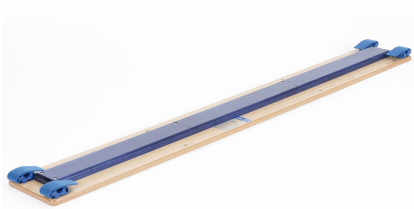

Web: [www.cosydirect.com](http://www.cosydirect.com)

SKU: W33153

Gym Time  
Balance/Slide  
Plank

£298.01 inc vat -

£248.34 ex vat

## Additional Information

SKU	W33153
Age Suitability	4 Years+
Assembly	Assembled
Width	26cm
Pack Size	1
Material	Timber bench, vinyl covered top
Express Delivery	Express Under 10 Days

<https://www.cosydirect.com/gym-time-balance-slide-plank-w33153>