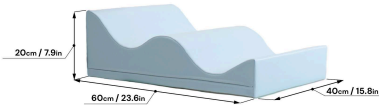

£77.63 inc vat -
£64.69 ex vat

Additional Information

SKU	W31802-Variou
Age Suitability	6 - 21 Months

<https://www.cosydirect.com/wave-soft-play-w31802-various>
