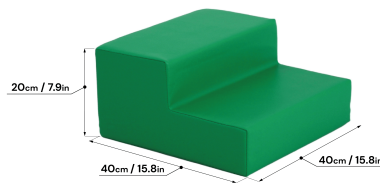

Mini Steps Soft
Play

£69.24 inc vat -
£57.70 ex vat

Additional Information

SKU	W31792-Variou
-----	---------------

Age Suitability	6 - 21 Months
-----------------	---------------

<https://www.cosydirect.com/mini-steps-soft-play-w31792-various>