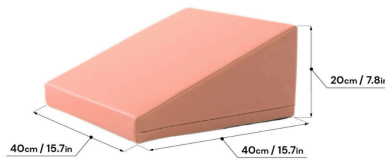

Wedge Soft Play

£68.51 inc vat -
£57.09 ex vat

Additional Information

SKU	W31784-Various
Age Suitability	6 - 21 Months

<https://www.cosydirect.com/wedge-soft-play-w31784-various>