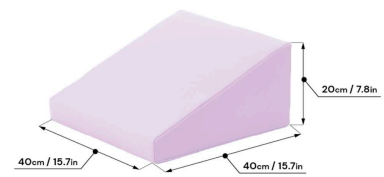

Wedge Soft Play

£68.51 inc vat -
£57.09 ex vat

Additional Information

SKU	W31784-Various
Age Suitability	6 - 21 Months

<https://www.cosydirect.com/wedge-soft-play-w31784-various>