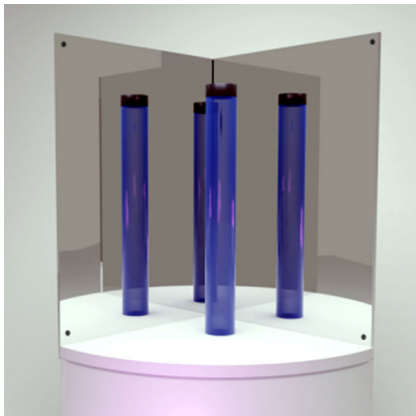

Collaborate & Innovate Ltd T/A Cosy Direct, Units
316-318 Fauld Industrial Estate, Fauld Lane, Fauld,
DE13 9HS

Tel: [01332 370152](tel:01332370152)

Email: sales@cosydirect.com

Web: www.cosydirect.com

SKU: W31144

Set of 2 Large
Mirrors 95 x
120cm Plywood

£218.34 inc vat -

£181.95 ex vat

Additional Information

SKU

W31144

<https://www.cosydirect.com/set-of-2-large-mirrors-95-x-120cm-plywood-w31144>

Description

Reflect, explore and discover with these two Large Mirrors. Designed to add depth, light and visual interest, these large unbreakable mirrors help children notice movement, expressions and their surroundings. Ideal for sensory rooms, classrooms and nurseries.