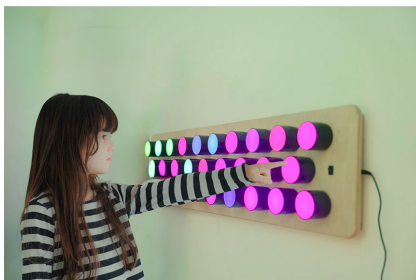

Rotating Colour
Spectrum Light
Panel

£529.56 inc vat -

£441.30 ex vat

Additional Information

SKU

W31127

<https://www.cosydirect.com/rotating-colour-spectrum-light-panel-w31127>

Description

Turn, watch and wonder with the Rotating Colour Spectrum Light Panel. This engaging wall-mounted sensory panel invites children to rotate the rods and explore changing colours, supporting visual stimulation, focus and calm. A brilliant space-saving addition to sensory rooms, classrooms and nurseries.