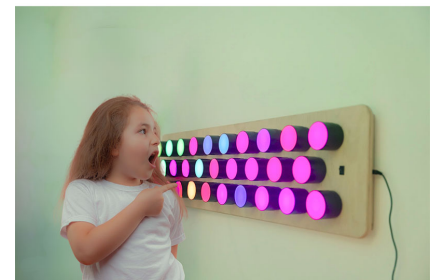

Rotating Colour
Spectrum Light
Panel

£529.56 inc vat -

£441.30 ex vat

Additional Information

SKU

W31127

<https://www.cosydirect.com/rotating-colour-spectrum-light-panel-w31127>

Description

Turn, watch and wonder with the Rotating Colour Spectrum Light Panel. This engaging wall-mounted sensory panel invites children to rotate the rods and explore changing colours, supporting visual stimulation, focus and calm. A brilliant space-saving addition to sensory rooms, classrooms and nurseries.