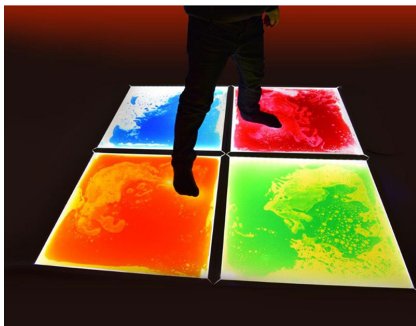

Collaborate & Innovate Ltd T/A Cosy Direct, Units
316-318 Fauld Industrial Estate, Fauld Lane, Fauld,
DE13 9HS

Tel: [01332 370152](tel:01332370152)

Email: sales@cosydirect.com

Web: www.cosydirect.com

SKU: W31111

Light Up Sensory
Floor Tile Kit 4
Tiles and 1
Adaptor New Style

£485.99 inc vat -

£404.99 ex vat

Additional Information

SKU

W31111

<https://www.cosydirect.com/light-up-sensory-floor-tile-kit-4-tiles-and-1-adaptor-new-style-w31111>

Description

Step, press and watch the magic move with this set of 4 Light Up Sensory Floor Tiles. Each touch creates shifting patterns of colour and light, turning movement into a calming sensory experience. A brilliant way to encourage visual exploration, touch and active play.