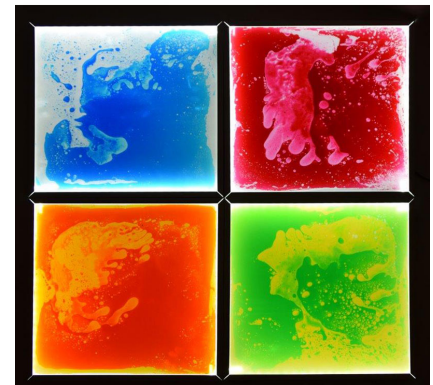

Collaborate & Innovate Ltd T/A Cosy Direct, Units
316-318 Fauld Industrial Estate, Fauld Lane, Fauld,
DE13 9HS

Tel: [01332 370152](tel:01332370152)

Email: sales@cosydirect.com

Web: www.cosydirect.com

SKU: W31111

Light Up Sensory
Floor Tile Kit 4
Tiles and 1
Adaptor New Style

£485.99 inc vat -

£404.99 ex vat

Additional Information

SKU

W31111

<https://www.cosydirect.com/light-up-sensory-floor-tile-kit-4-tiles-and-1-adaptor-new-style-w31111>

Description

Step, press and watch the magic move with this set of 4 Light Up Sensory Floor Tiles. Each touch creates shifting patterns of colour and light, turning movement into a calming sensory experience. A brilliant way to encourage visual exploration, touch and active play.