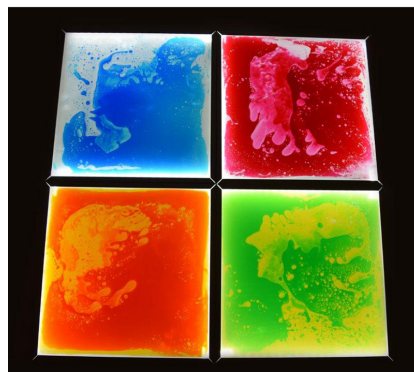

Collaborate & Innovate Ltd T/A Cosy Direct, Units
316-318 Fauld Industrial Estate, Fauld Lane, Fauld,
DE13 9HS

Tel: [01332 370152](tel:01332370152)

Email: sales@cosydirect.com

Web: www.cosydirect.com

SKU: W31111

Light Up Sensory
Floor Tile Kit 4
Tiles and 1
Adaptor New Style

£485.99 inc vat -

£404.99 ex vat

Additional Information

SKU

W31111

<https://www.cosydirect.com/light-up-sensory-floor-tile-kit-4-tiles-and-1-adaptor-new-style-w31111>

Description

Step, press and watch the magic move with this set of 4 Light Up Sensory Floor Tiles. Each touch creates shifting patterns of colour and light, turning movement into a calming sensory experience. A brilliant way to encourage visual exploration, touch and active play.