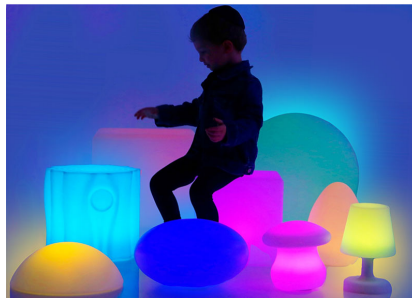

Collaborate & Innovate Ltd T/A Cosy Direct, Units
316-318 Fauld Industrial Estate, Fauld Lane, Fauld,
DE13 9HS

Tel: [01332 370152](tel:01332370152)

Email: sales@cosydirect.com

Web: www.cosydirect.com

SKU: W31100

Mushroom Colour
Changing 22cm

£55.69 inc vat -

£46.41 ex vat

Additional Information

SKU

W31100

<https://www.cosydirect.com/mushroom-colour-changing-22cm-w31100>

Description

Watch, hold and wind down with the Colour Changing Mushroom. This softly glowing mushroom-shaped light brings calming colour changes and a gentle sensory glow to bedrooms, classrooms and cosy corners. A lovely way to add comfort and quiet visual magic.