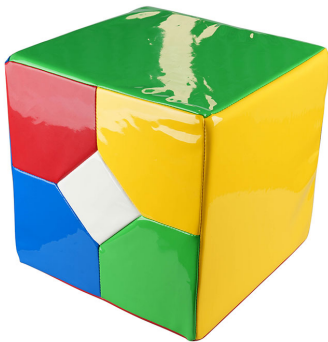

Web: [www.cosydirect.com](http://www.cosydirect.com)

SKU: W31081

REMOTE CUBE

£155.76 inc vat -

£129.80 ex vat

## Description

Flip, match and light up the room with the interactive Remote Cube. Turn the cube and watch compatible tubes change colour to match. It is a brilliant hands-on way to encourage movement, colour recognition and cause-and-effect play in sensory spaces.