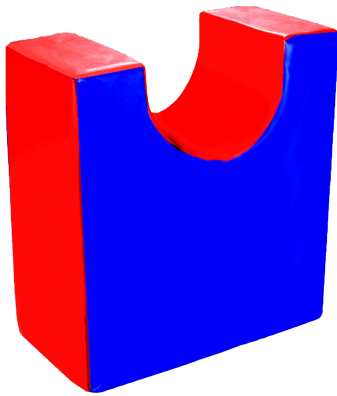

Collaborate & Innovate Ltd T/A Cosy Direct, Units
316-318 Fauld Industrial Estate, Fauld Lane, Fauld,
DE13 9HS

Tel: [01332 370152](tel:01332370152)

Email: sales@cosydirect.com

Web: www.cosydirect.com

SKU: W31044

Softplay Rod
Support

£341.75 inc vat -
£284.79 ex vat

Additional Information

SKU	W31044
Dimensions	60 x 60 x 30cm
Warranty	1 Year

<https://www.cosydirect.com/softplay-rod-support-w31044>

Description

Position, support and elevate with the Softplay Rod Support. This soft-play support holds the Softplay Rod at raised height for balance work, obstacle courses and gross motor sessions. A brilliant way to bring proper raised-rod infrastructure to physical therapy clinics, special education PE and sensory motor programmes.