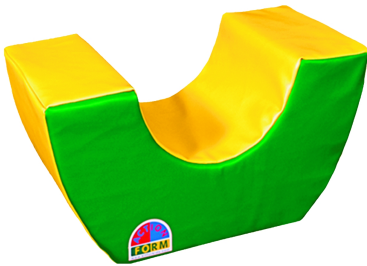

## Additional Information

SKU	W31042
Dimensions	60 x 40 x 30cm
Warranty	1 Year

<https://www.cosydirect.com/softplay-boat-w31042>

## Description

Create a fun, flexible softplay space with this Softplay Boat. Its curved shape encourages children to sit, rock, balance and explore, while the soft construction supports safe, confidence-building movement play.