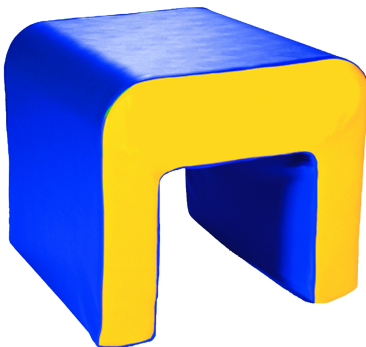

Collaborate & Innovate Ltd T/A Cosy Direct, Units
316-318 Fauld Industrial Estate, Fauld Lane, Fauld,
DE13 9HS

Tel: [01332 370152](tel:01332370152)

Email: sales@cosydirect.com

Web: www.cosydirect.com

SKU: W31039

Softplay Arch

£303.72 inc vat -

£253.10 ex vat

Additional Information

SKU	W31039
Dimensions	60 x 60 x 60cm
Warranty	1 Year

<https://www.cosydirect.com/softplay-arch-w31039>

Description

Climb through, crawl under and explore with the Softplay Arch. This versatile softplay shape encourages active movement, balance and imaginative play while helping children build confidence through safe physical exploration. A brilliant way to bring versatile soft-play infrastructure to nurseries, special schools and paediatric therapy clinics.