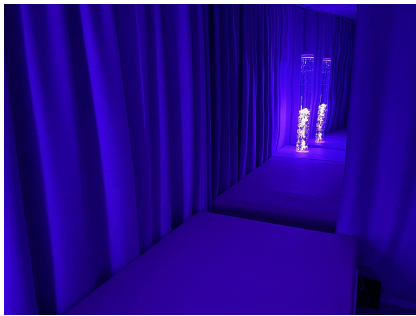

Blackout Curtain
Multi-Sensory
Environment

£227.64 inc vat -

£189.70 ex vat

Additional Information

SKU	W30998
Dimensions	280 (w) x 200 cm Drop
Warranty	1 Year
Express Delivery	Express Under 10 Days

<https://www.cosydirect.com/blackout-curtain-multi-sensory-environment-w30998>

Description

Hang, deploy and transform with the Blackout Curtain Multi-Sensory Environment. This heavyweight curtain blocks all natural light to maximise the impact of sensory equipment - bubble columns blaze, fibre optics glow. A brilliant way to bring sensory-room transformation to multi-purpose rooms in schools, clinics and hospitals.