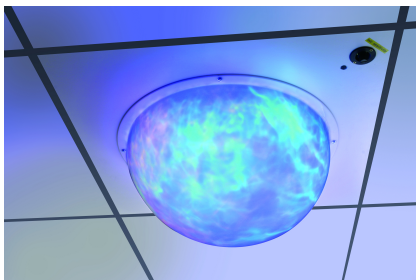

Sensory Sound
Light Dome

£1,118.36 inc vat -
£931.97 ex vat

Additional Information

SKU	W30970
Dimensions	60cm square
Warranty	1 Year
Express Delivery	Express Under 10 Days

<https://www.cosydirect.com/sensory-sound-light-dome-w30970>

Description

Clap, sing and swirl with the Sensory Sound Light Dome. This sound-responsive dome creates beautiful swirling colours inside when activated by voice, clapping or any sound. A brilliant way to bring tremendous combined visual, auditory and gross motor sensory engagement to special schools, music therapy and sensory rooms.