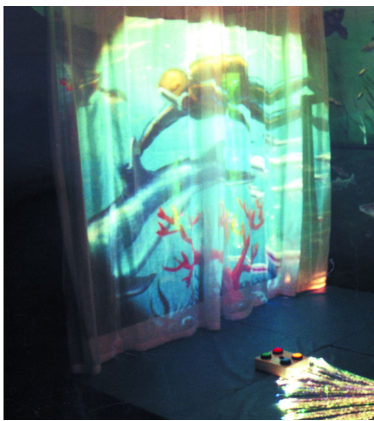

Projection Curtain

£214.98 inc vat -

£179.15 ex vat

Additional Information

| | |
|------------------|-----------------------|
| SKU | W30955 |
| Dimensions | 280 x 200cm |
| Warranty | 1 Year |
| Express Delivery | Express Under 10 Days |

<https://www.cosydirect.com/projection-curtain-w30955>

Description

Hang, project and double with the Projection Curtain. This sheer fabric curtain doubles the impact of any sensory projector - the image projects both onto and through the fabric for layered visual depth. A brilliant way to bring multi-dimensional immersive sensory experiences to MSE rooms running projectors.