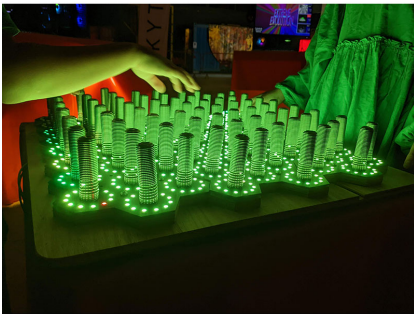

Electro Wobble
Garden

£1,688.76 inc vat -

£1,407.30 ex vat

Additional Information

SKU	W30913
Dimensions	60 x 60 x 14cm
Warranty	1 Year
Express Delivery	Express Under 10 Days

<https://www.cosydirect.com/electro-wobble-garden-w30913>

Description

Press, push and explore with the Electro Wobble Garden. This interactive electronic sensory garden features wobbling, glowing and tactile 'plant' elements that respond to touch. A brilliant way to bring multi-sensory cause-and-effect engagement and motor learning to early years, special schools and home sensory spaces.