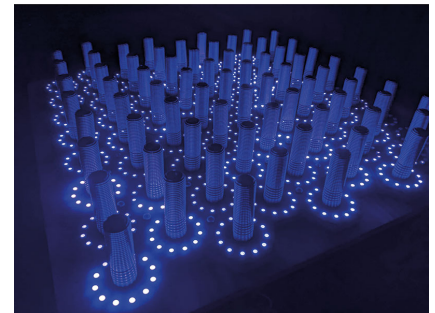

Collaborate & Innovate Ltd T/A Cosy Direct, Units
316-318 Fauld Industrial Estate, Fauld Lane, Fauld,
DE13 9HS

Tel: [01332 370152](tel:01332370152)

Email: sales@cosydirect.com

Web: www.cosydirect.com

SKU: W30913

Electro Wobble
Garden

£1,688.76 inc vat -

£1,407.30 ex vat

Additional Information

SKU	W30913
Dimensions	60 x 60 x 14cm
Warranty	1 Year
Express Delivery	Express Under 10 Days

<https://www.cosydirect.com/electro-wobble-garden-w30913>

Description

Press, push and explore with the Electro Wobble Garden. This interactive electronic sensory garden features wobbling, glowing and tactile 'plant' elements that respond to touch. A brilliant way to bring multi-sensory cause-and-effect engagement and motor learning to early years, special schools and home sensory spaces.