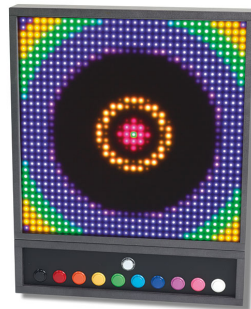

Pixels Panel

£1,790.16 inc vat -

£1,491.80 ex vat

Additional Information

SKU	W30912
Dimensions	55 x 55 x 7cm
Warranty	1 Year
Express Delivery	Express Under 10 Days

<https://www.cosydirect.com/pixels-panel-w30912>

Description

Touch, watch and explore with the Pixels Panel. This interactive LED panel creates dynamic colour and pattern displays - responding to touch, programmed sequences or remote control. A brilliant way to bring engaging dynamic visuals and cause-and-effect sensory work to sensory rooms and therapy spaces.