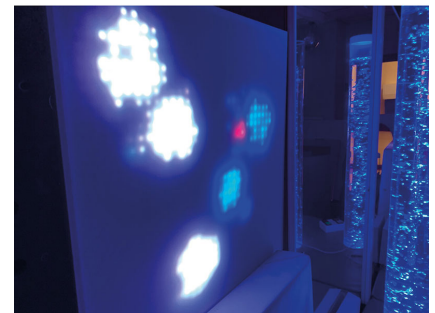

Pixels Panel

£1,790.16 inc vat -

£1,491.80 ex vat

Additional Information

SKU	W30912
Dimensions	55 x 55 x 7cm
Warranty	1 Year
Express Delivery	Express Under 10 Days

<https://www.cosydirect.com/pixels-panel-w30912>

Description

Touch, watch and explore with the Pixels Panel. This interactive LED panel creates dynamic colour and pattern displays - responding to touch, programmed sequences or remote control. A brilliant way to bring engaging dynamic visuals and cause-and-effect sensory work to sensory rooms and therapy spaces.