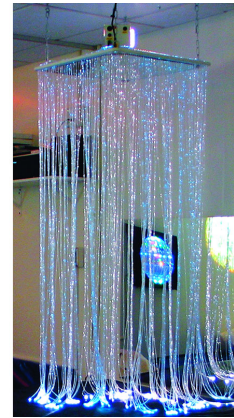

Fibre Optic
Waterfall

£988.20 inc vat -

£823.50 ex vat

Additional Information

SKU	W30903
Dimensions	60 x 60cm square
Warranty	1 Year
Express Delivery	Express Under 10 Days

<https://www.cosydirect.com/fibre-optic-waterfall-w30903>

Description

Step, surround and immerse with the Fibre Optic Waterfall. This 180 x 60cm ceiling-suspended panel features 200 cascading tails plus a built-in mirror that creates an infinite-length illusion. A brilliant way to bring a properly transformational immersive light cascade to flagship MSE rooms with adequate ceiling height.