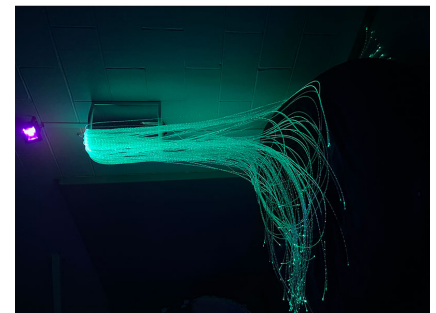

Light Source Wall
Sconce

£184.56 inc vat -

£153.80 ex vat

Additional Information

SKU	W30897
Dimensions	W33 x H43 x D25cm
Warranty	1 Year
Express Delivery	Express Under 10 Days

<https://www.cosydirect.com/light-source-wall-sconce-w30897>

Description

Mount, house and tidy with the Light Source Wall Sconce. This wall-mounted sconce houses your fibre optic light source neatly while letting tails cascade out beautifully, with an acrylic mirror back panel that multiplies visuals. A brilliant way to bring tidy professional fibre optic installations to sensory rooms.