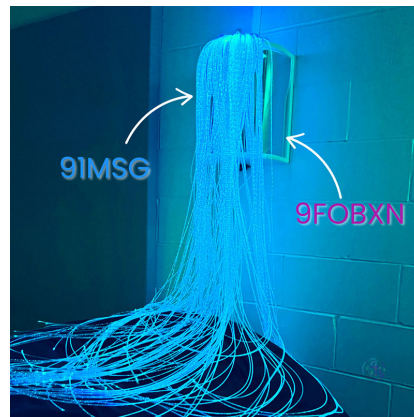

Light Source Wall
Sconce

£184.56 inc vat -

£153.80 ex vat

Additional Information

SKU	W30897
Dimensions	W33 x H43 x D25cm
Warranty	1 Year
Express Delivery	Express Under 10 Days

<https://www.cosydirect.com/light-source-wall-sconce-w30897>

Description

Mount, house and tidy with the Light Source Wall Sconce. This wall-mounted sconce houses your fibre optic light source neatly while letting tails cascade out beautifully, with an acrylic mirror back panel that multiplies visuals. A brilliant way to bring tidy professional fibre optic installations to sensory rooms.