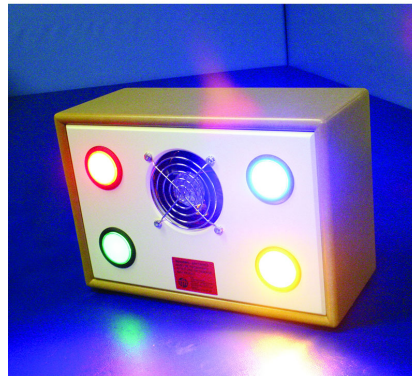

## Additional Information

SKU	W30832
Dimensions	13 x 28 x 20cm
Warranty	1 Year
Express Delivery	Express Under 10 Days

<https://www.cosydirect.com/fan-and-lights-reward-sensory-toy-w30832>

## Description

Press, watch and feel with the Fan and Lights Reward Sensory Toy. This switch-adapted reward toy combines moving fan and colourful lights for captivating multi-sensory feedback. A brilliant way to motivate cause-and-effect learning and reward switch use in OT clinics, special schools and home programmes.