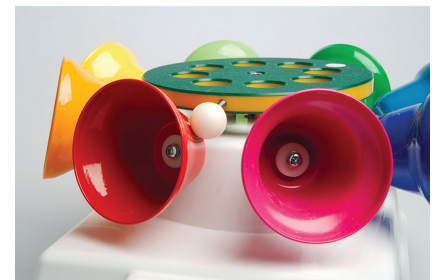

Ring Around
Sound Making
Sensory Toy

£303.72 inc vat -
£253.10 ex vat

Additional Information

SKU	W30830
Dimensions	20 x 22 x 26cm
Warranty	1 Year
Express Delivery	Express Under 10 Days

<https://www.cosydirect.com/ring-around-sound-making-sensory-toy-w30830>

Description

Press, hear and sing with the Ring Around Sound Making Sensory Toy. This Ring-Around-the-Rosie-themed musical sensory toy plays familiar tunes and produces sounds when activated. A brilliant way to bring cause-and-effect work, auditory stimulation and engaging musical play to early years, paediatric clinics and special schools.