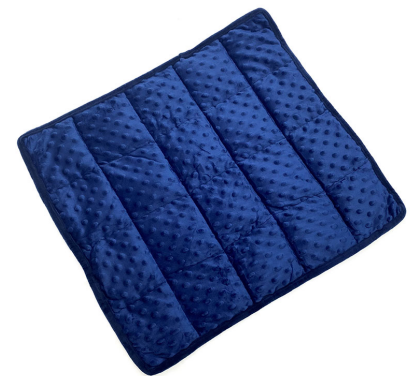

Weighted Pad

£29.99 inc vat -

£24.99 ex vat

Additional Information

SKU	W30712
Dimensions	50 x 50cm 2kgs
Warranty	1 Year
Express Delivery	Express Under 10 Days

<https://www.cosydirect.com/weighted-pad-w30712>

Description

Drape, settle and focus with the Weighted Pad. This luxuriously soft, textured weighted square delivers calming pressure across lap or shoulders for sustained focus and relaxation. A brilliant way to bring discreet sensory regulation to desk work, classrooms and quiet moments at home.