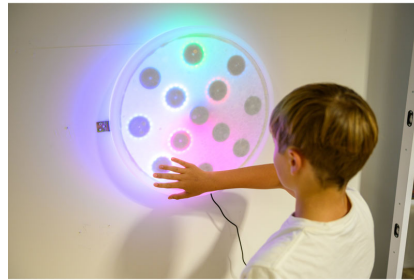

Responsive LED
Mood Panel

£189.64 inc vat -

£158.03 ex vat

Additional Information

SKU	W30675
Dimensions	50 x 50 x 8cm
Warranty	1 Year
Express Delivery	Express Under 10 Days

<https://www.cosydirect.com/responsive-led-mood-panel-w30675>

Description

Touch, trace and tap with this Responsive LED Mood Panel, a round tabletop surface that bursts into vibrant colour wherever little fingers explore. A lovely way to encourage creativity, calm and sensory engagement in classrooms, sensory rooms and at home.