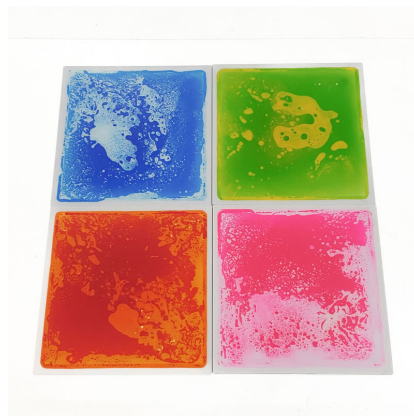

Web: [www.cosydirect.com](http://www.cosydirect.com)

SKU: W30672

Square Tactile  
Squidgy Panel  
Floor Tiles Set of 4

£176.95 inc vat -

£147.46 ex vat

## Additional Information

SKU	W30672
Dimensions	50 x 50 x 6cm
Warranty	1 Year
Express Delivery	Express Under 10 Days

<https://www.cosydirect.com/square-tactile-squidgy-panel-floor-tiles-set-of-4-w30672>

## Description

Children will love stepping, jumping and watching the colours move in these Square Squidgy Floor Tiles. With 4 bright liquid-filled tiles to explore, they create a rich sensory experience that encourages movement, curiosity and tactile play. Ideal for sensory rooms, classrooms and early years spaces.