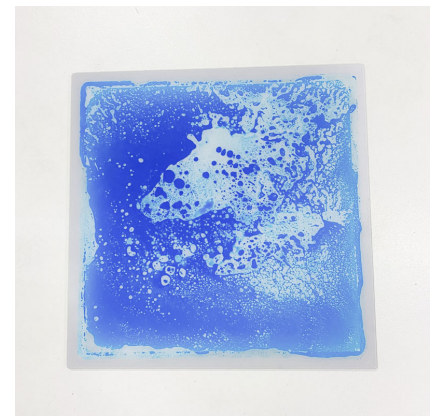

Web: [www.cosydirect.com](http://www.cosydirect.com)

SKU: W30672

Square Tactile  
Squidgy Panel  
Floor Tiles Set of 4

£176.95 inc vat -

£147.46 ex vat

## Additional Information

SKU	W30672
Dimensions	50 x 50 x 6cm
Warranty	1 Year
Express Delivery	Express Under 10 Days

<https://www.cosydirect.com/square-tactile-squidgy-panel-floor-tiles-set-of-4-w30672>

## Description

Children will love stepping, jumping and watching the colours move in these Square Squidgy Floor Tiles. With 4 bright liquid-filled tiles to explore, they create a rich sensory experience that encourages movement, curiosity and tactile play. Ideal for sensory rooms, classrooms and early years spaces.