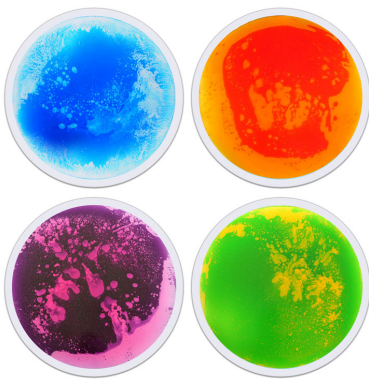

## Additional Information

SKU	W30670
Dimensions	50cm dia
Warranty	1 Year
Express Delivery	Express Under 10 Days

<https://www.cosydirect.com/round-squidgy-tiles-w30670>

## Description

Children will love stepping, squashing and pushing the colour around with these Round Squidgy Tiles. Designed for hands-on visual and tactile play, they create a rich sensory experience that encourages movement, curiosity and active exploration. Ideal for sensory rooms, classrooms and early years spaces.