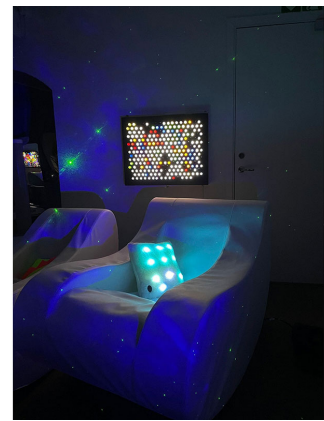

Collaborate & Innovate Ltd T/A Cosy Direct, Units
316-318 Fauld Industrial Estate, Fauld Lane, Fauld,
DE13 9HS

Tel: [01332 370152](tel:01332370152)

Email: sales@cosydirect.com

Web: www.cosydirect.com

SKU: W30616

Laser Star Sensory
Projector Unit

£211.20 inc vat -

£176.00 ex vat

Additional Information

SKU	W30616
Dimensions	22 x 24 x 28cm
Warranty	1 Year
Express Delivery	Express Under 10 Days

<https://www.cosydirect.com/laser-star-sensory-projector-unit-w30616>

Description

Children will be captivated by the gentle glow of this Laser Stars Projector. Projecting twinkling stars, clouds and occasional shooting stars around the room, it helps create a calm, immersive sensory space for quiet time and relaxation. Ideal for sensory rooms, dark spaces and cosy corners.