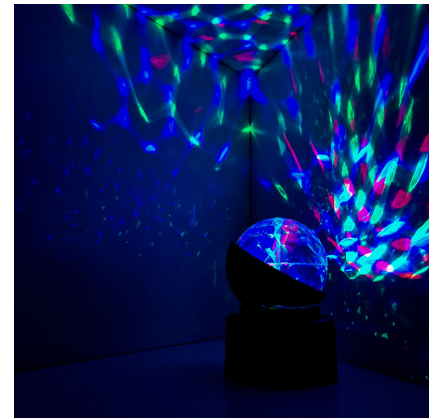

Sensory LED
Kaleidoscope
Projector Lamp

£22.32 inc vat -

£18.60 ex vat

Additional Information

| | |
|------------------|-----------------------|
| SKU | W30614 |
| Dimensions | 13 x 8cm |
| Warranty | 1 Year |
| Express Delivery | Express Under 10 Days |

<https://www.cosydirect.com/sensory-led-kaleidoscope-projector-lamp-w30614>

Description

Children will love watching the gentle waves of colour from this Sensory Light Projector. It fills darkened spaces with softly moving ripples of light, creating a calming atmosphere for relaxation, sensory exploration and quiet time. Ideal for sensory rooms, cosy corners and home use.