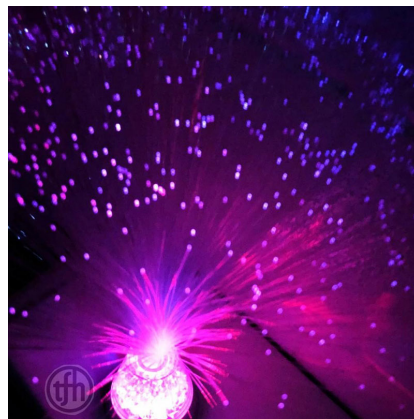

Fibre Optic Lights
Plume

£30.00 inc vat -
£25.00 ex vat

Additional Information

SKU	W30605
Dimensions	35 x 8.5cm dia
Warranty	1 Year
Express Delivery	Express Under 10 Days

<https://www.cosydirect.com/fibre-optic-lights-plume-w30605>

Description

Children will be drawn to the soft glow of this Multicolour Fibre Optic Plume. With illuminated fibres and colour-changing crystal-style pieces in the base, it creates a calming visual display that supports sensory exploration, focus and relaxation. Ideal for sensory rooms, quiet corners and early years settings.