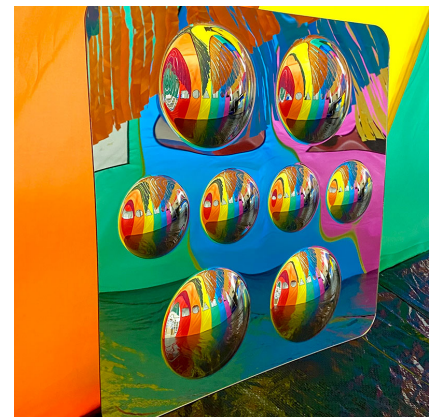

Collaborate & Innovate Ltd T/A Cosy Direct, Units
316-318 Fauld Industrial Estate, Fauld Lane, Fauld,
DE13 9HS

Tel: [01332 370152](tel:01332370152)

Email: sales@cosydirect.com

Web: www.cosydirect.com

SKU: W30593

Convex Mirror 8
Mirrors Self
Awareness
Sensory Toy

£86.28 inc vat -
£71.90 ex vat

Additional Information

SKU	W30593
Dimensions	49 x 49cm
Warranty	1 Year
Express Delivery	Express Under 10 Days

<https://www.cosydirect.com/convex-mirror-8-mirrors-self-awareness-sensory-toy-w30593>

Description

Children will love seeing themselves in new and surprising ways with this 8 Mirror Self-Awareness Sensory Toy. Made from scratch-resistant acrylic, it creates fun, distorted reflections that spark curiosity, conversation and sensory exploration. Ideal for classrooms, nurseries and outdoor learning spaces.