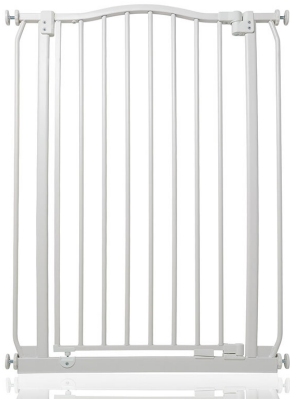

Web: [www.cosydirect.com](http://www.cosydirect.com)

SKU: W29953-  
Various

Safetots Curved  
Top Safety Gate

£60.00 inc vat -  
£50.00 ex vat

## Additional Information

SKU

W29953-Various

<https://www.cosydirect.com/safetots-curved-top-safety-gate-w29953-various>