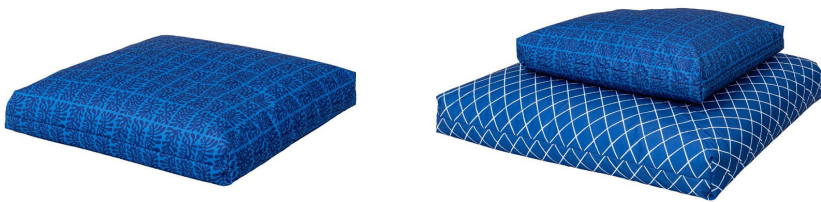

Coastal Oversized
Floor Beanbag

£135.55 inc vat -

£112.96 ex vat

Additional Information

SKU	W28672
Age Suitability	2 Years+
Assembly	Assembled
Product Colour	Multi-colour
Dimensions	H20 x W80 x D80cm
Width	80cm
Pack Size	1
Warranty	2 years

<https://www.cosydirect.com/coastal-oversized-floor-beanbag-w28672>

Description

With a rich repeat earthy pattern on a relaxing blue coral reef background, this Coastal oversized floor beanbag is perfect for multiple children to sit on or a larger lounger for one!