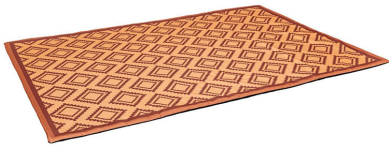

Bohemian Beige
Floormat

£108.17 inc vat -
£90.14 ex vat

Additional Information

SKU	W28645
Age Suitability	2 Years+
Assembly	Assembled
Product Colour	Beige
Dimensions	W143 x D200cm
Width	143cm
Pack Size	1
Warranty	2 years

<https://www.cosydirect.com/bohemian-beige-floormat-w28645>

Description

This cosy Bohemian Beige Floormat, creates a lovely focal point in a room or a place to sit and play for a group of children. In a gorgeous repeat pattern and a non slip base.