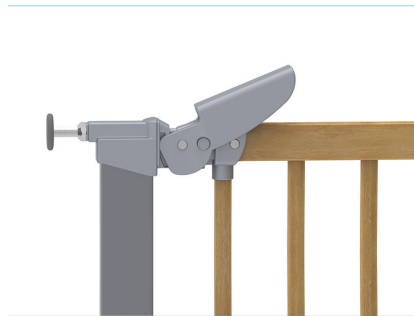

BabyDan Tora
Safety Gate

£80.40 inc vat -

£67.00 ex vat

Additional Information

SKU	W28000
Express Delivery	Express Under 10 Days

<https://www.cosydirect.com/babydan-tora-safety-gate-w28000>

Description

Keep everyday spaces safer with the TORA Pressure Fit Safety Gate. This sturdy gate is easy to fit without tools, opens both ways, and can be operated with one hand. A built-in safety indicator helps give peace of mind in busy homes, nurseries or childcare settings.