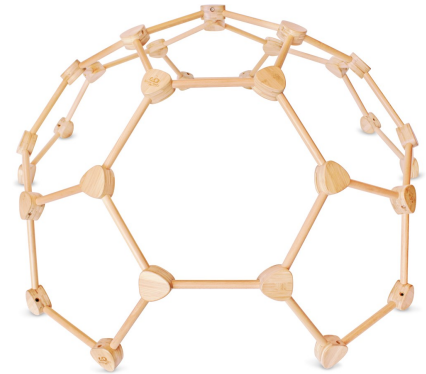

Kinderfeets
Bamboo Dome
Pikler Climber

£351.50 inc vat -

£292.92 ex vat

Additional Information

SKU	W27852
Height	175
Width	175
Express Delivery	Express Under 10 Days

<https://www.cosydirect.com/kinderfeets-bamboo-dome-pikler-climber-w27852>