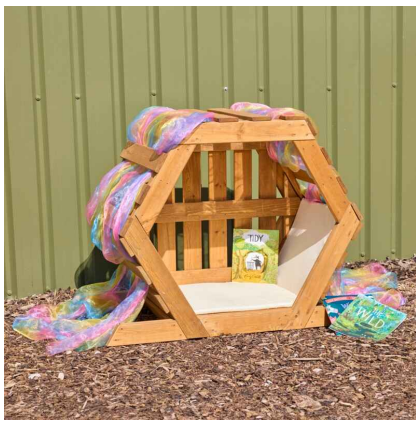

Bee Hive Lounger

£270.00 inc vat -

£225.00 ex vat

Additional Information

SKU	57281
Manufacturer	Cosy
Catalogue Product Title	Bee Hive Lounger
2026 Catalogue Page	16,309,504,551
Assembly	Requires Assembly
Contents	<ul style="list-style-type: none">• 1 x Bee Hive Lounger• Includes folding mat Other resources pictured NOT included
Dimensions	H98cm x W114cm x D64cm
Pack Size	1
Safety Information	Supervision recommended

<https://www.cosydirect.com/bee-hive-lounger-57281>

Description

Buzzing with excitement, our Bee Hive Lounger Set is perfect for creating cosy reading or reflection spaces in both indoor and outdoor settings. With a hexagonal design inspired by a beehive, this lounger features a foldable cushion mat for easy storage. It's ideal for EYFS and primary settings.