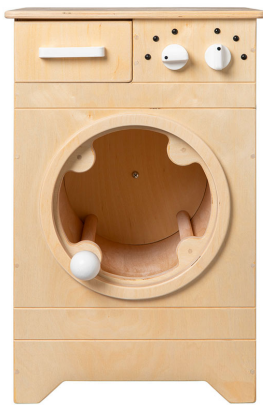

Wooden Toy
Washing Machine

£194.42 inc vat -

£162.02 ex vat

Additional Information

SKU	W27776
Height	66.5
Width	44.5
Express Delivery	Express Under 10 Days

<https://www.cosydirect.com/wooden-toy-washing-machine-w27776>

Description

Children can load, spin, and imagine with the Wooden Toy Washing Machine – Natural with White. Designed for realistic role play, it features a rotating drum and simple controls. Perfect for developing coordination, communication, and imaginative play in nurseries and early years settings.