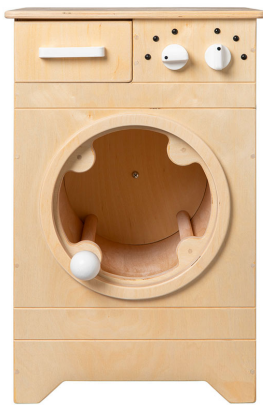

Collaborate & Innovate Ltd T/A Cosy Direct, Units
316-318 Fauld Industrial Estate, Fauld Lane, Fauld,
DE13 9HS

Tel: [01332 370152](tel:01332370152)

Email: sales@cosydirect.com

Web: www.cosydirect.com

SKU: W27776

Wooden Toy
Washing Machine

£194.42 inc vat -

£162.02 ex vat