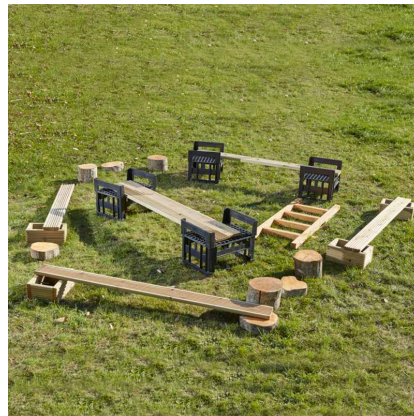

Obstacle Course
Starter Set - Pack
of 23

£262.80 inc vat -
£219.00 ex vat

Additional Information

SKU	35647
Manufacturer	Cosy
Catalogue Product Title	OBSTACLE COURSE STARTER PACK (23PK)
2026 Catalogue Page	81,97,138
Assembly	Assembled
Pack Size	23
Warranty	5 years
Contents may vary	Yes
Colour may vary	Yes - Crate colours may vary
Indoor or Outdoor Use	Indoor Use, Outdoor Use

<https://www.cosydirect.com/obstacle-course-starter-set-pack-of-23-35647>

Description

Children love to challenge themselves with a good obstacle course, especially one they have made themselves! Get ready for the best outdoor experience! This starting set includes everything you need to spice up your outdoor provision. Ladders, up-and-down pathways, broader decking, single decking, H crates, and hollow blocks are just a

few of its many interesting features, which provide countless opportunities for both physical development and critical thought. This pack was created especially for tiny spaces where there may not be as much room but there is still plenty of fun!