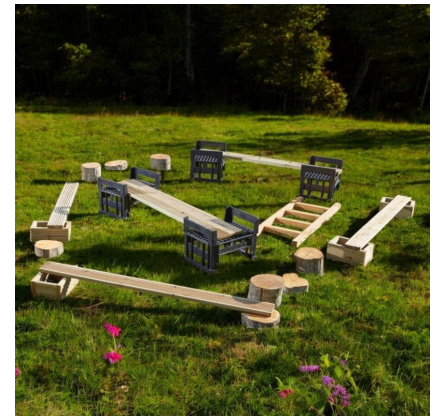

Obstacle Course
Starter Set - Pack
of 23

£262.80 inc vat -
£219.00 ex vat

Additional Information

SKU	35647
Manufacturer	Cosy
Catalogue Product Title	OBSTACLE COURSE STARTER PACK (23PK)
2026 Catalogue Page	81,97,138
Assembly	Assembled
Pack Size	23
Warranty	5 years
Contents may vary	Yes
Colour may vary	Yes - Crate colours may vary
Indoor or Outdoor Use	Indoor Use, Outdoor Use

<https://www.cosydirect.com/obstacle-course-starter-set-pack-of-23-35647>

Description

Children love to challenge themselves with a good obstacle course, especially one they have made themselves! Get ready for the best outdoor experience! This starting set includes everything you need to spice up your outdoor provision. Ladders, up-and-down pathways, broader decking, single decking, H crates, and hollow blocks are just a

few of its many interesting features, which provide countless opportunities for both physical development and critical thought. This pack was created especially for tiny spaces where there may not be as much room but there is still plenty of fun!