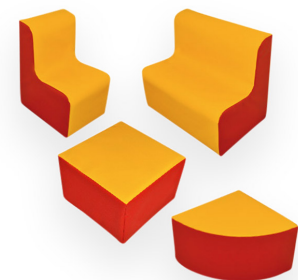

RITZ Bench Sofa

£188.48 inc vat -

£157.07 ex vat

Additional Information

SKU	W27537
Dimensions	70 x 45 x 58cm
Material	PVC and Foam - Exclusive of Trimmings

<https://www.cosydirect.com/ritz-bench-sofa-w27537>