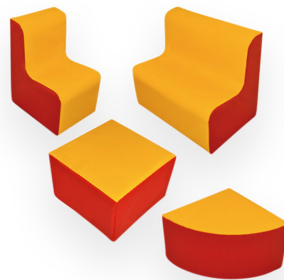

RITZ Chair

£151.27 inc vat -

£126.06 ex vat

Additional Information

SKU	W27536
Dimensions	35 x 45 x 58cm
Material	PVC and Foam - Exclusive of Trimmings

<https://www.cosydirect.com/ritz-chair-w27536>