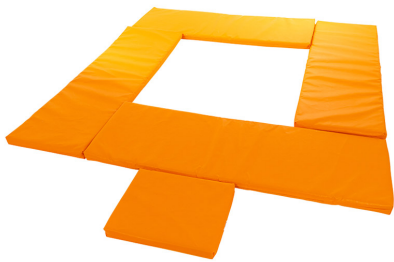

Set of 5 Small
Climbing Frame
Safety Mats

£317.78 inc vat -
£264.82 ex vat

Additional Information

SKU	W26887-Various
-----	----------------

<https://www.cosydirect.com/set-of-5-small-climbing-frame-safety-mats-w26887-various>
