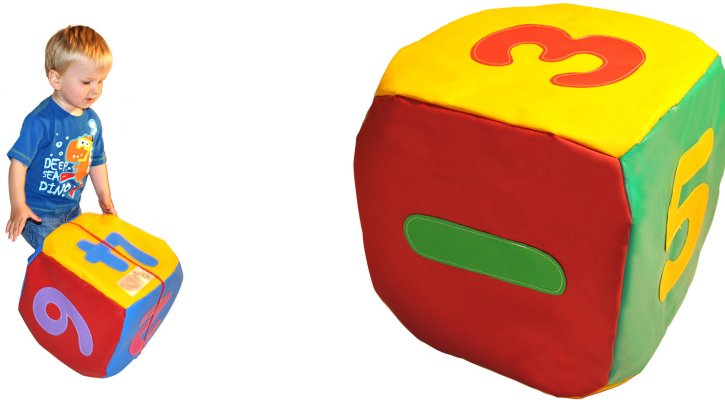

Web: [www.cosydirect.com](http://www.cosydirect.com)

SKU: W26862

Giant Soft Dice  
with Numbers

£102.85 inc vat -  
£85.71 ex vat

## Additional Information

SKU	W26862
Age Suitability	6months+
Product Colour	Multicoloured
Dimensions	30 x 30 x 30cm
Material	PVC and Foam - Exclusive of Trimmings
Safety Information	(Adult supervision required)

<https://www.cosydirect.com/giant-soft-dice-with-numbers-w26862>