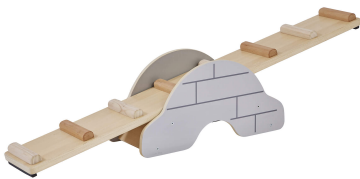

## Additional Information

SKU	W26538
Manufacturer	Profile Education
Age Suitability	2 Years+
Product Colour	Grey and Brown
Dimensions	H28 x W140 x L48cm
Height	28cm
Width	140cm
Material	Plywood
Warranty	2 years