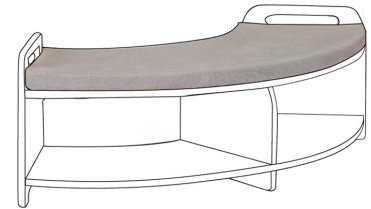

Bench Cushion -
Low 90 Degree
Open Sweep

£107.08 inc vat -

£89.23 ex vat

Additional Information

SKU	W26404
Manufacturer	Millhouse
Dimensions	118.5 x 52 x 4cm
Warranty	1 Year
Express Delivery	Express Under 10 Days

<https://www.cosydirect.com/bench-cushion-low-90-degree-open-sweep-w26404>