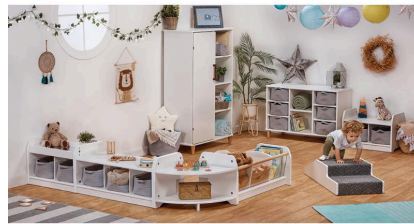

Bambino Room

£2,608.34 inc vat -

£2,173.62 ex vat

Additional Information

SKU	W26402
Manufacturer	Millhouse
Dimensions	378 x 266cm
Warranty	Lifetime Guarantee

<https://www.cosydirect.com/bambino-room-w26402>