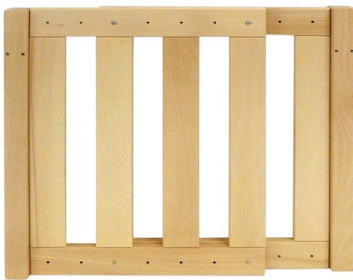

Web: [www.cosydirect.com](http://www.cosydirect.com)

SKU: W26257

RS Adjustable  
Fence with 2  
Connecting Posts

£181.75 inc vat -

£151.46 ex vat

## Additional Information

SKU	W26257
Assembly	Requires Assembly
Dimensions	H65 x W92 x D45
Material	Solid Beech
Warranty	10 years
Wood Colour	Beech

<https://www.cosydirect.com/rs-adjustable-fence-with-2-connecting-posts-w26257>