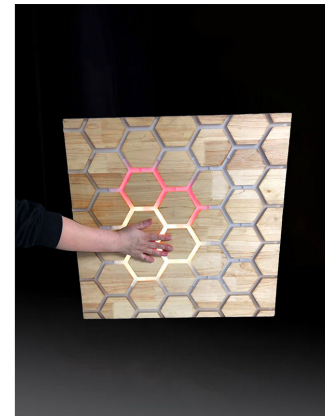

Touch Interactive
Wall-Mounted
Honeycomb Panel

£529.56 inc vat -

£441.30 ex vat

Additional Information

SKU	W26118
Assembly	Assembled
Dimensions	59 x 59 x 4cm
Height	59cm
Width	4cm
Material	Wood
Warranty	1 Year

<https://www.cosydirect.com/touch-interactive-wall-mounted-honeycomb-panel-w26118>

Description

Children can swipe, watch and discover with the Touch Interactive Honeycomb Panel. A simple touch across the honeycomb shapes brings moving lights and changing colours to life. It is a brilliant way to encourage sensory engagement, visual exploration and cause-and-effect learning.