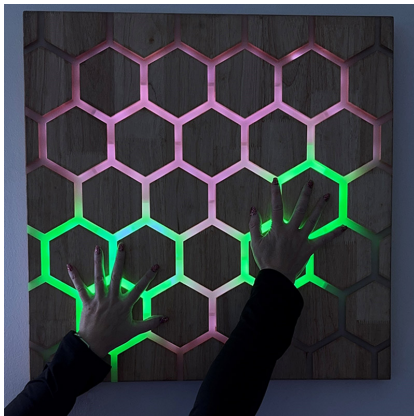

Touch Interactive
Wall-Mounted
Honeycomb Panel

£529.56 inc vat -

£441.30 ex vat

Additional Information

SKU	W26118
Assembly	Assembled
Dimensions	59 x 59 x 4cm
Height	59cm
Width	4cm
Material	Wood
Warranty	1 Year

<https://www.cosydirect.com/touch-interactive-wall-mounted-honeycomb-panel-w26118>

Description

Children can swipe, watch and discover with the Touch Interactive Honeycomb Panel. A simple touch across the honeycomb shapes brings moving lights and changing colours to life. It is a brilliant way to encourage sensory engagement, visual exploration and cause-and-effect learning.