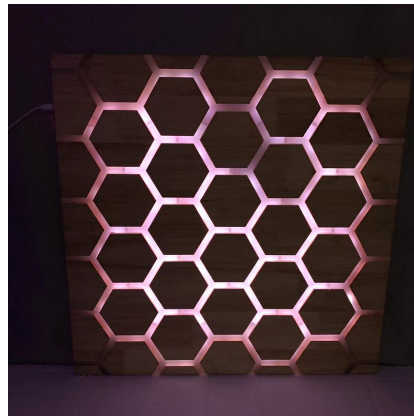

Touch Interactive
Wall-Mounted
Honeycomb Panel

£529.56 inc vat -

£441.30 ex vat

Additional Information

SKU	W26118
Assembly	Assembled
Dimensions	59 x 59 x 4cm
Height	59cm
Width	4cm
Material	Wood
Warranty	1 Year

<https://www.cosydirect.com/touch-interactive-wall-mounted-honeycomb-panel-w26118>

Description

Children can swipe, watch and discover with the Touch Interactive Honeycomb Panel. A simple touch across the honeycomb shapes brings moving lights and changing colours to life. It is a brilliant way to encourage sensory engagement, visual exploration and cause-and-effect learning.