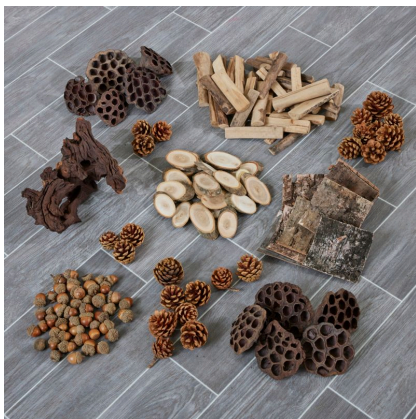

Woodland Loose
Parts Set

£86.39 inc vat -

£71.99 ex vat

Additional Information

SKU	56044
Manufacturer	Cosy
Catalogue Product Title	Woodland Loose Parts Set
2026 Catalogue Page	424,435

<https://www.cosydirect.com/woodland-loose-parts-set-56044>

Description

Offer children open-ended play and a chance to work on their fine motor skills with the Woodland Loose Parts Set. This whimsical set of woodland themed loose parts is just right for small world play, transient art, construction and more. From pine cones to wood slices, your enchanted wood awaits!