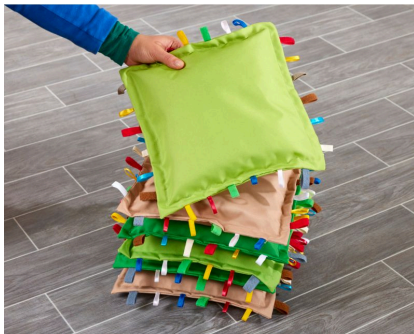

Hands on SEN
Cushions

£125.99 inc vat -

£104.99 ex vat

Additional Information

SKU	56012
Manufacturer	Cosy
Catalogue Product Title	Hands on SEN Cushions
2026 Catalogue Page	270,512
Dimensions	W28 x L28cm
Pack Size	6

<https://www.cosydirect.com/hands-on-sen-cushions-56012>

Description

Provide a comfy spot to sit while supporting children's sensory needs with our Hands on SEN Cushions. A variation on our popular larger cushion set, this smaller size is just right for younger learners, and supports sensory processing needs with engaging and inviting tags. Great for seating, as fidget tools, and as a calming strategy during learning or for play.