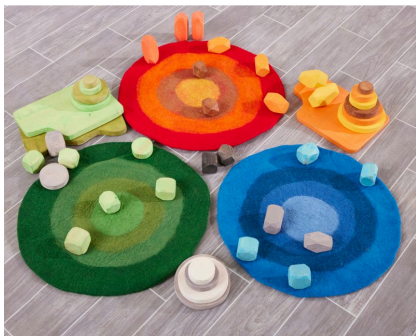

Inside the Earth
Mats Set - Pack of
3

£51.59 inc vat -
£42.99 ex vat

Additional Information

SKU	55888
Manufacturer	Cosy
Catalogue Product Title	Inside the Earth Mats Set 3pk
2026 Catalogue Page	432
Dimensions	Dia50cm
Pack Size	3
Colour may vary	Yes

<https://www.cosydirect.com/inside-the-earth-mats-set-pack-of-3-55888>

Description

Encourage learners to explore the magic of the earth with our Inside the Earth Mats Set (pack of three). These inventive felt mats add a new dimension to your small world play in three set landscape styles. Green grassy hills, dark and deep oceans and roaring lava add an interesting visual element to accompany blocks, animals or small world characters. These tactile mats also fit our Deep Spot Trays, adding a whole new way to play!