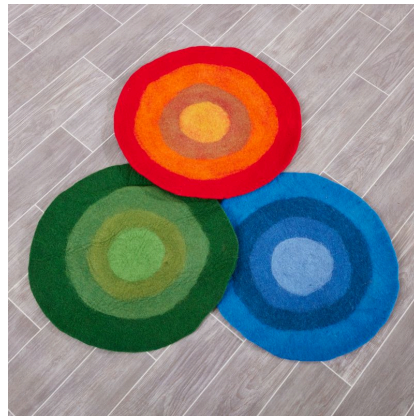

Inside the Earth
Mats Set - Pack of
3

£51.59 inc vat -
£42.99 ex vat

Additional Information

SKU	55888
Manufacturer	Cosy
Catalogue Product Title	Inside the Earth Mats Set 3pk
2026 Catalogue Page	432
Dimensions	Dia50cm
Pack Size	3
Colour may vary	Yes

<https://www.cosydirect.com/inside-the-earth-mats-set-pack-of-3-55888>

Description

Encourage learners to explore the magic of the earth with our Inside the Earth Mats Set (pack of three). These inventive felt mats add a new dimension to your small world play in three set landscape styles. Green grassy hills, dark and deep oceans and roaring lava add an interesting visual element to accompany blocks, animals or small world characters. These tactile mats also fit our Deep Spot Trays, adding a whole new way to play!